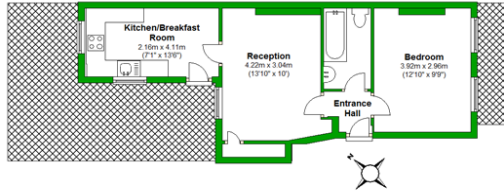

Ground Floor