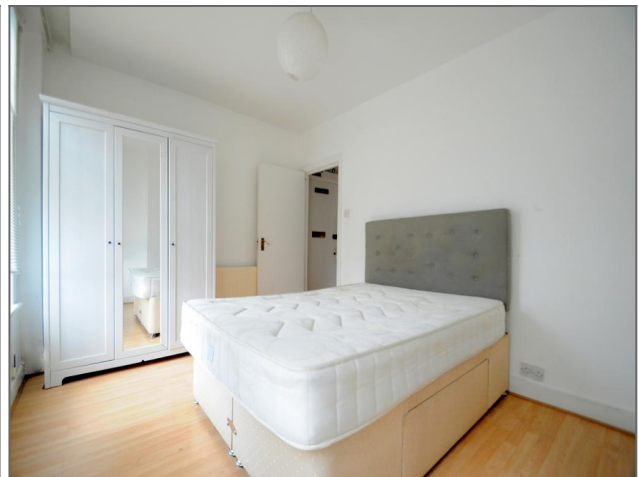

Kushy Move

Glengall Road, Peckham SE15

£254 per week

- Double bedroom
- Ground Floor flat
- Kitchen breakfast room
- Sole use of garden
- Period property
- Good transport links

Ground Floor

Total area: approx. 39.5 sq. metres (425.4 sq. feet)